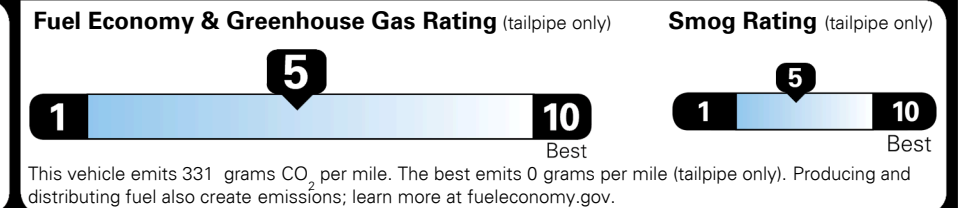

Actual results will vary for many reasons, including driving conditions and how you drive and maintain your vehicle. The average new vehicle gets 28 MPG and costs $8,000 to fuel over 5 years. Cost estimates are based on 15,000 miles per year at $ 2.95 per gallon. MPGe is miles per gasoline gallon equivalent. Vehicle emissions are a significant cause of climate change and smog.

fuel economy.gov

Calculate personalized estimates and compare vehicles

GOVERNMENT 5-STAR SAFETY RATINGS

PARTS CONTENT INFORMATION

Overall Vehicle Score ★ ★ ★ ★

Based on the combined rating of frontal, side and rollover. Should ONLY be compared to other vehicles of similar size and weight.

Frontal	Driver	★ ★ ★ ★ ★
Crash	Passenger	★ ★ ★ ★
Side	Front seat	★ ★ ★ ★ ★
Crash	Rear seat	★ ★ ★ ★ ★
Rollover		★ ★ ★ ★

Star ratings based on the risk of injury in a frontal impact. Should ONLY be compared to other vehicles of similar size and weight.

Star ratings based on the risk of injury in a side impact.

Star ratings based on the risk of rollover in a single-vehicle crash.

FOR VEHICLES IN THIS CAR LINE U.S./CANADIAN PARTS CONTENT: 0 %

MAJOR SOURCES OF FOREIGN PARTS: KOREA: 95%

NOTE: PARTS CONTENT DOES NOT INCLUDE FINAL ASSEMBLY, DISTRIBUTION, OR OTHER NON-PARTS COSTS.

Star ratings range from 1 to 5 stars (★★★★★) with 5 being the highest.
Source: National Highway Traffic Safety Administration (NHTSA).
www.safercar.gov or 1-888-327-4236

FOR THIS VEHICLE FINAL ASSEMBLY POINT: GWANGJU, KOREA

Manufacturer's suggested retail price includes Manufacturer's recommended pre-delivery service. License and title fees, state and local taxes and other dealer installed options and accessories are not included in the manufacturer's suggested retail price.

COUNTRY OF ORIGIN ENGINE: KOREA
TRANSMISSION: KOREA