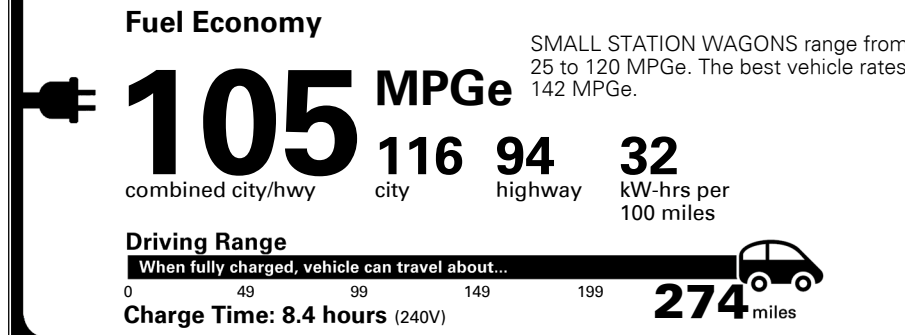

WARRANTY

10 Year/100,000 Mile Limited Powertrain Warranty
10 Year/100,000 Mile Limited Battery Warranty
5 Year/60,000 Mile Limited Basic Warranty
5 Year/60,000 Mile Roadside Assistance

MANUFACTURER'S SUGGESTED RETAIL PRICE ▶

$ 50,900.00

COMPARE WIND AWD FEATURES

Added to/in place of standard WIND RWD features
- 274mi All-Electric Range
- 239 kW Electric Motor (320hp w/ 446 lb-ft Torque)
- Dual-Motor e-AWD (All-Wheel Drive)
- Heat Pump
- Heated Steering Wheel

Included
Included
Included
Included
Included

ADDITIONAL INSTALLED EQUIPMENT:
(In addition to or in place of standard features)
Glacier Paint
Carpeted Floor Mats

$495.00
$170.00

MSRP INCLUDING OPTIONS

$ 51,565.00

INLAND FREIGHT AND HANDLING

$ 1,255.00

TOTAL MANUFACTURER'S SUGGESTED RETAIL PRICE ▶

$ 52,820.00

TOTAL ADDITIONAL WEIGHT: 7.9

*Ask dealer for details.

**Kia Connect may be currently unavailable for Model Year 2022 and newer vehicles sold or purchased in Massachusetts; please see owners.kia.com for updates on availability.

NOTE: When you purchase this vehicle, Kia America, Inc. collects personal information you provide to the dealership. For information on our collection and use of personal information and your rights, please see our Privacy Policy on www.kia.com.

EPA DOT Fuel Economy and Environment

Electric Vehicle

You save $3,500
in fuel costs over 5 years compared to the average new vehicle.

Annual fuel cost $600