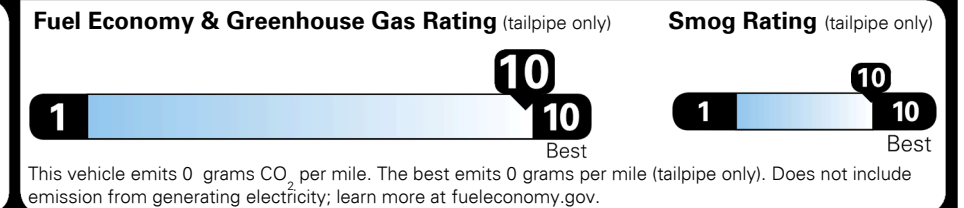

Actual results will vary for many reasons, including driving conditions and how you drive and maintain your vehicle. The average new vehicle gets 27 MPG and costs $6,500 to fuel over 5 years. Cost estimates are based on 15,000 miles per year at $0.13 per kW-hr. MPGe is miles per gasoline gallon equivalent. Vehicle emissions are a significant cause of global warming and smog.

fuelconomy.gov

Calculate personalized estimates and compare vehicles

GOVERNMENT 5-STAR SAFETY RATINGS

Overall Vehicle Score	Not Rated	
Based on the combined rating of frontal, side and rollover. Should ONLY be compared to other vehicles of similar size and weight.		
Frontal Crash	Driver	Not Rated
Crash	Passenger	Not Rated
Based on the risk of injury in a frontal impact. Should ONLY be compared to other vehicles of similar size and weight.		
Side Crash	Front seat	Not Rated
Crash	Rear seat	Not Rated
Star ratings based on the risk of injury in a side impact.		
Rollover	Not Rated	
Star ratings based on the risk of rollover in a single-vehicle crash.		

Star ratings range from 1 to 5 stars (★★★★★) with 5 being the highest.
Source: National Highway Traffic Safety Administration (NHTSA).
www.safercar.gov or 1-888-327-4236

Manufacturer's suggested retail price includes Manufacturer's recommended pre-delivery service. License and title fees, state and local taxes and other dealer installed options and accessories are not included in the manufacturer's suggested retail price.

PARTS CONTENT INFORMATION

FOR VEHICLES IN THIS CAR LINE U.S./CANADIAN PARTS CONTENT: 0 %

MAJOR SOURCES OF FOREIGN PARTS: KOREA: 95%

NOTE: PARTS CONTENT DOES NOT INCLUDE FINAL ASSEMBLY, DISTRIBUTION, OR OTHER NON-PARTS COSTS.

FOR THIS VEHICLE FINAL ASSEMBLY POINT: HWASUNG, KOREA

COUNTRY OF ORIGIN
ENGINE: KOREA
TRANSMISSION: KOREA