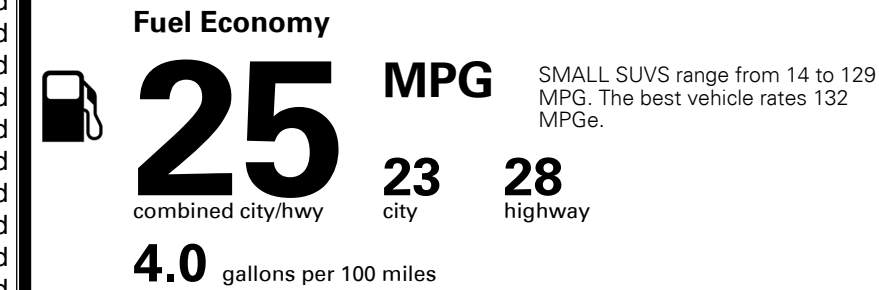

EPA DOT Fuel Economy and Environment

Gasoline Vehicle

You spend
$750
more in fuel costs
over 5 years
compared to the
average new vehicle.

Annual fuel cost
$1,750