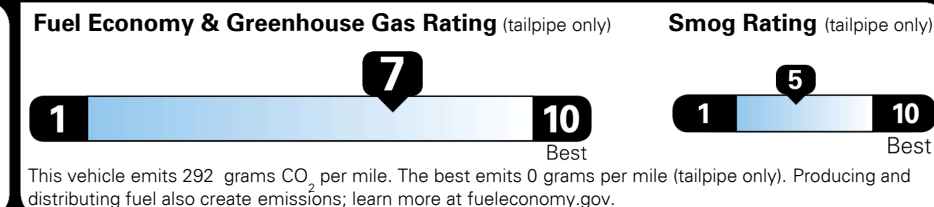

Actual results will vary for many reasons, including driving conditions and how you drive and maintain your vehicle. The average new vehicle gets 27 MPG and costs $6,500 to fuel over 5 years. Cost estimates are based on 15,000 miles per year at $ 2.35 per gallon. MPG is miles per gasoline gallon equivalent. Vehicle emissions are a significant cause of climate change and smog.

fueleconomy.gov

Calculate personalized estimates and compare vehicles

GOVERNMENT 5-STAR SAFETY RATINGS

Overall Vehicle Score ★ ★ ★ ★ ★

Based on the combined rating of frontal, side and rollover. Should ONLY be compared to other vehicles of similar size and weight.

Frontal Driver ★ ★ ★ ★ ★

Crash Passenger ★ ★ ★ ★ ★

Based on the risk of injury in a frontal impact. Should ONLY be compared to other vehicles of similar size and weight.

Side Front seat ★ ★ ★ ★ ★

Crash Rear seat ★ ★ ★ ★ ★

Star ratings based on the risk of injury in a side impact.

Rollover ★ ★ ★ ★ ★

Star ratings based on the risk of rollover in a single-vehicle crash.

Star ratings range from 1 to 5 stars (★★★★★) with 5 being the highest.

Source: National Highway Traffic Safety Administration (NHTSA).

www.safercar.gov or 1-888-327-4236

Manufacturer's suggested retail price includes Manufacturer's recommended pre-delivery service. License and title fees, state and local taxes and other dealer installed options and accessories are not included in the manufacturer's suggested retail price.

PARTS CONTENT INFORMATION

FOR VEHICLES IN THIS CAR LINE U.S./CANADIAN PARTS CONTENT: 60 %

MAJOR SOURCES OF FOREIGN PARTS: KOREA: 30%

NOTE: PARTS CONTENT DOES NOT INCLUDE FINAL ASSEMBLY, DISTRIBUTION, OR OTHER NON-PARTS COSTS.

FOR THIS VEHICLE FINAL ASSEMBLY POINT: WEST POINT, GA, USA

COUNTRY OF ORIGIN

ENGINE: USA

TRANSMISSION: USA