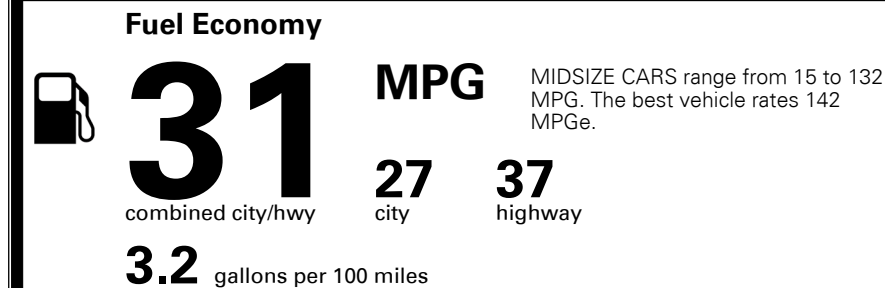

MANUFACTURER'S SUGGESTED RETAIL PRICE ▶

$ 24,790.00

COMPARE LXS FWD FEATURES

Added to/in place of standard LX features
- Blind-Spot Collision-Avoidance Assist
- Rear Cross-Traffic Collision-Avoidance Assist
- Safe Exit Assist
- Split-Folding Rear Seats w/ Center Armrest
- Rear USB Charger Ports
- Smart Key & Push Button Start
- Remote Start / Remote Climate (Key Fob)
- Smart Trunk (Open)

Included
Included
Included
Included
Included
Included
Included
Included
Included

ADDITIONAL INSTALLED EQUIPMENT:

(In addition to or in place of standard features)
Cargo Mat
Carpeted Floor Mats
Cargo Tray
Puddle Lights

$95.00
$155.00
$115.00
$290.00

MSRP INCLUDING OPTIONS

$ 25,445.00

INLAND FREIGHT AND HANDLING

$ 1,055.00

TOTAL MANUFACTURER'S SUGGESTED RETAIL PRICE ▶

$ 26,500.00

*Ask dealer for details.

**Kia Connect may be currently unavailable for Model Year 2022 and newer vehicles sold or purchased in Massachusetts; please see owners.kia.com for updates on availability.

NOTE: When you purchase this vehicle, Kia America, Inc. collects personal information you provide to the dealership. For information on our collection and use of personal information and your rights, please see our Privacy Policy on www.kia.com.

TOTAL ADDITIONAL WEIGHT: 22.3

EPA DOT Fuel Economy and Environment

Gasoline Vehicle

You save $750
in fuel costs over 5 years compared to the average new vehicle.

Annual fuel cost $1,150